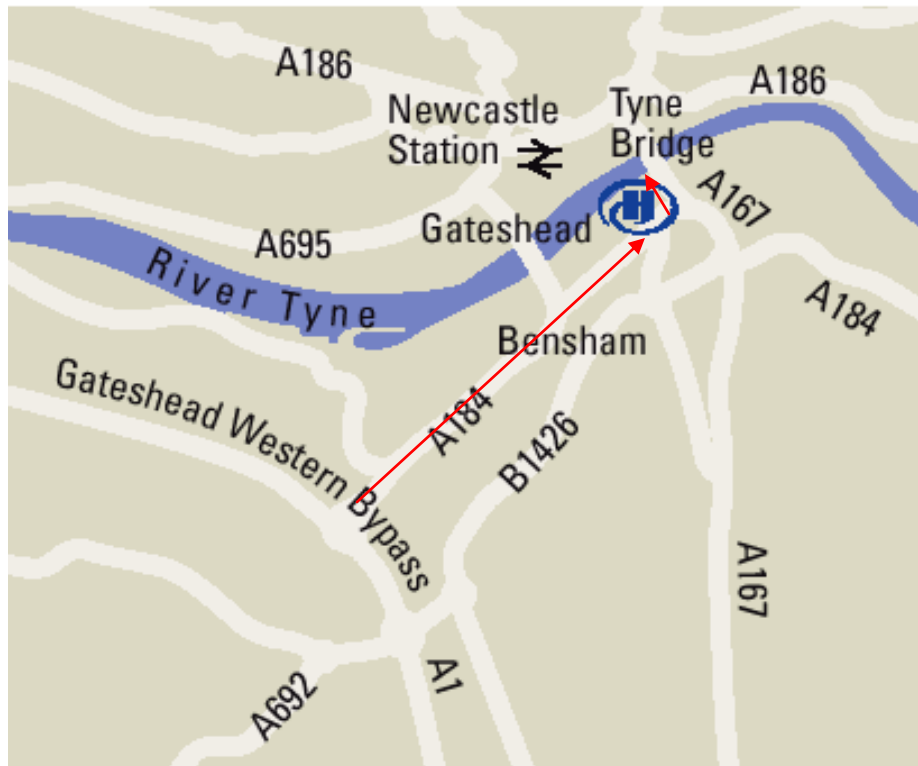

How to find us

- **Less than a mile from Newcastle main line Central station**
- **6 Miles from Newcastle International Airport**
- **Half mile from Newcastle city center**
- **Minutes from the A1**

- From the A1 North and South.
- Exit onto the A184 and follow signs to Newcastle and Gateshead.
- Continue on this road straight over the roundabout towards Gateshead.
- At the first set of traffic lights continue straight on.
- At the second set of lights turn left onto the Tyne Bridge approach road.
- Turn left into Bottle Bank. The hotel is on the left.