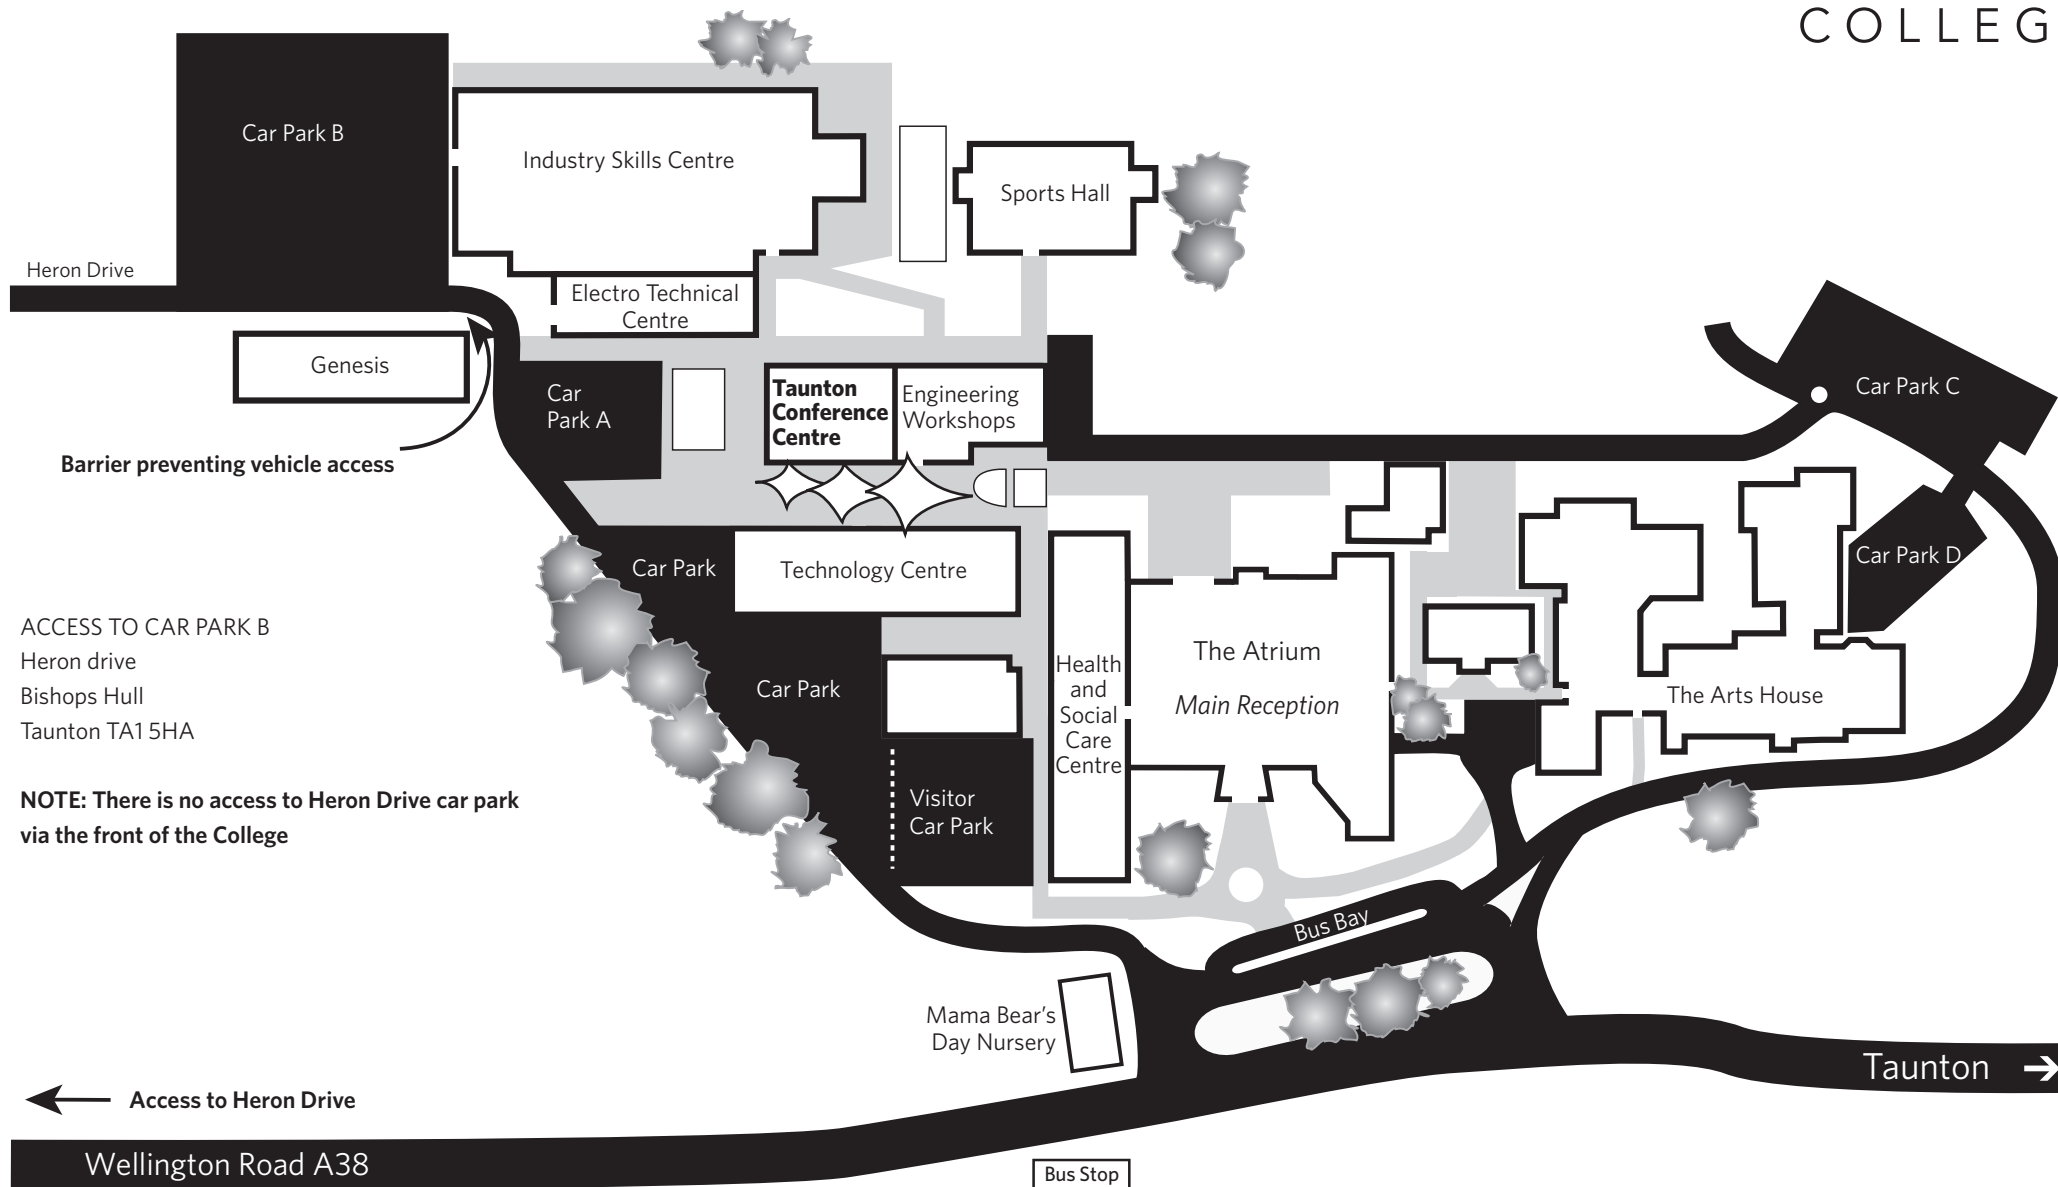

CONFERENCE CENTRE

**BRIDGWATER
& TAUNTON
COLLEGE**

ACCESS TO CAR PARK B
Heron drive
Bishops Hull
Taunton TA1 5HA

NOTE: There is no access to Heron Drive car park via the front of the College

← Access to Heron Drive

Wellington Road A38

Bus Stop

return to Park and Ride

Taunton →

Schematic diagram only - not to scale