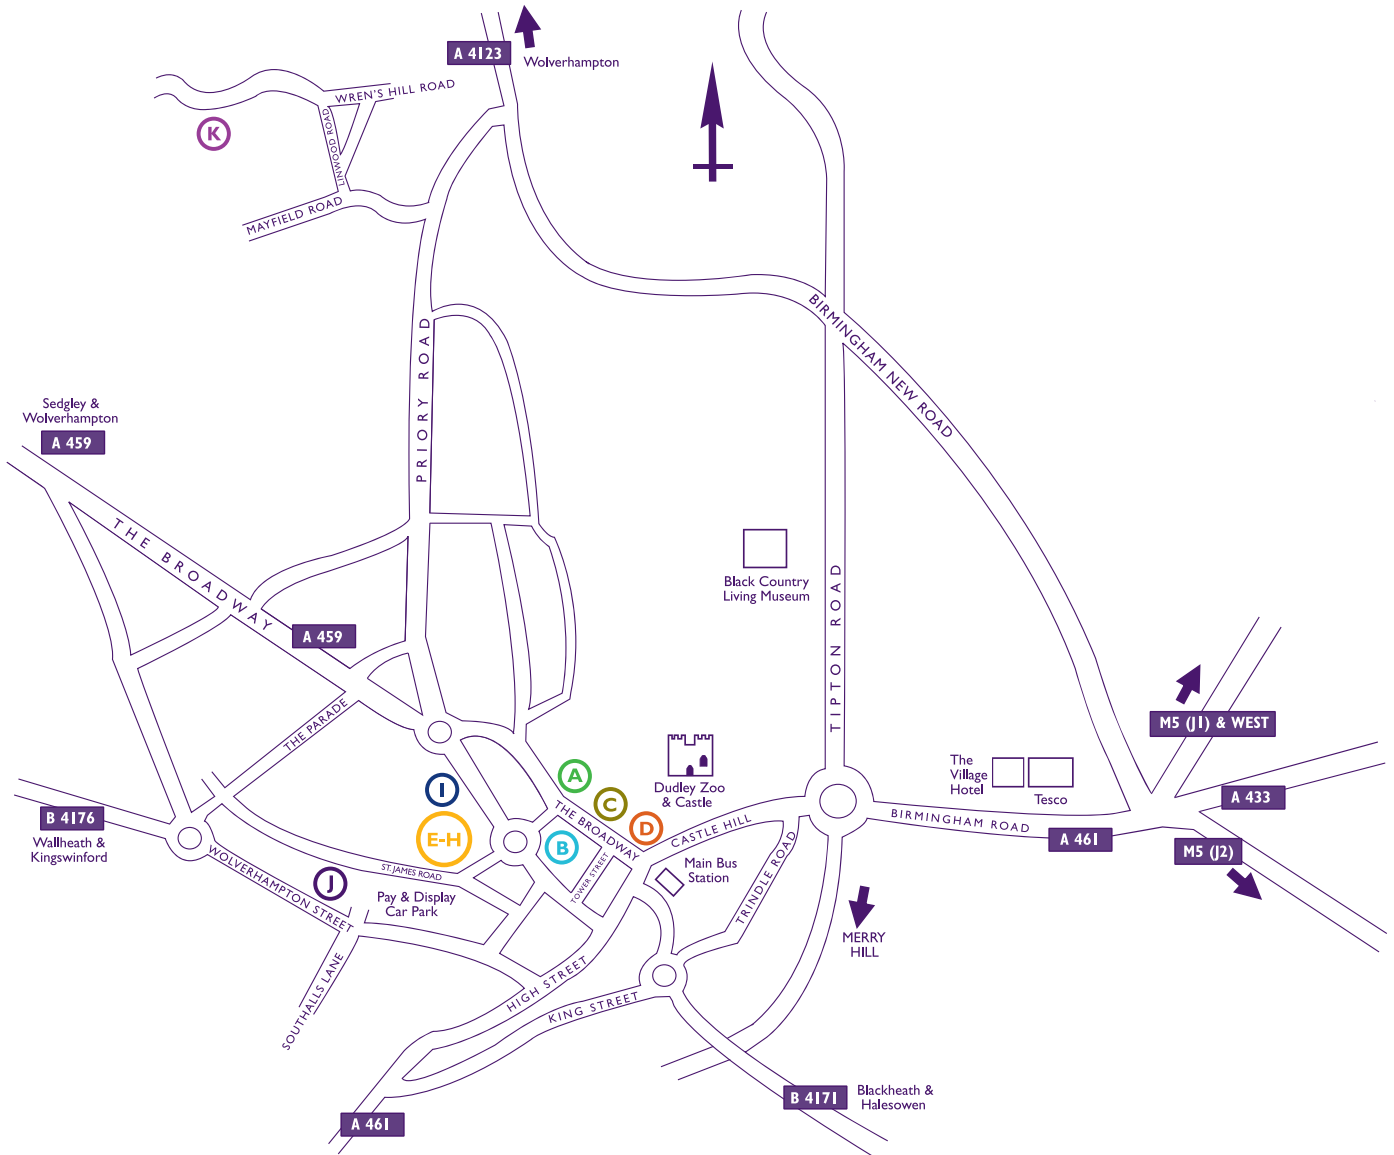

HOW TO FIND US

- (A)** **The Broadway** – The Broadway, Dudley, West Midlands DY1 4AS
- (B)** **Dudley Evolve** – Tower Street, Dudley, West Midlands DY1 1AF
- (C)** **Dudley Aspire** – The Broadway, Dudley, West Midlands DY1 4AR
- (D)** **Dudley Create** – The Broadway, Dudley, West Midlands DY1 4AR
- (E)** **Dudley Sixth** – Ednam Road, Dudley, West Midlands DY1 1HL
- (F)** **Priory Villa** – Ednam Road, Dudley, West Midlands DY1 1H
- (G)** **Dudley Enhance** – Ednam Rd, Dudley, West Midlands DY1 1HL
- (H)** **Dudley Advance** – Centre for Advanced Engineering and Manufacturing (Technology)
Priory Road, Dudley, West Midlands DY1 4AD
- (I)** **Dudley Advance II** – Centre for Advanced Building Technologies – Opening 2017
- (J)** **Motor Vehicle Centre** – Wolverhampton Street, Dudley, West Midlands DY1 3AH
- (K)** **Mons Hill** – 111 Wrens Hill Road, Wrens Nest Estate, Dudley, West Midlands DY1 3SB