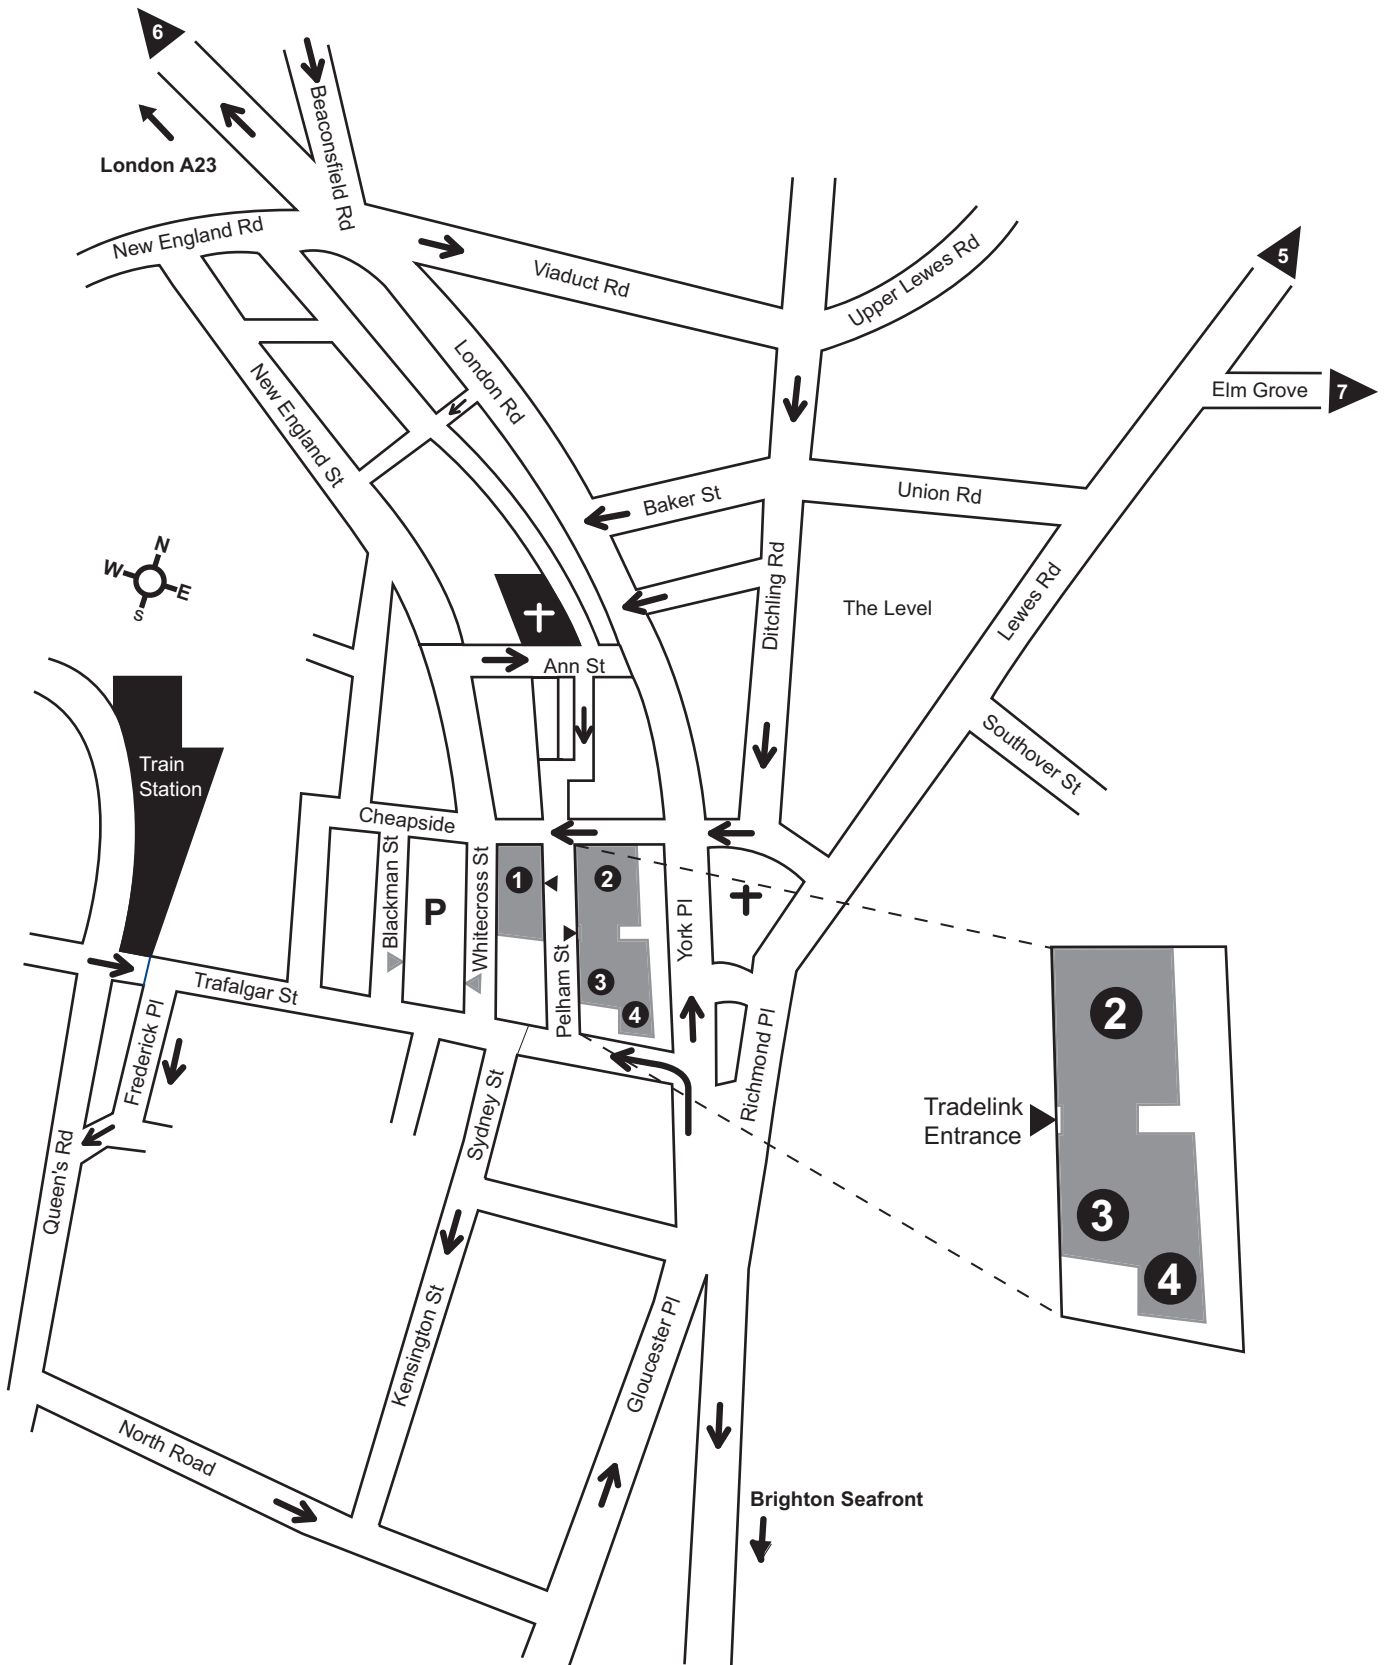

Central Campus

Pelham Street
Brighton BN1
4FA

Telephone: 01273 667788 • Fax: 01273 667703
email: info@ccb.ac.uk • Website: www.gbmc.ac.uk

Train Station	One-way street	Pelham Tower	Stanmer Park
Car Park	Main Entrances	Cheapside Building	Preston Road
St Peter's Church	Car Park Entrances	Trafalgar Building	Wilson Avenue
St Bartholomews	College Buildings	York Building	