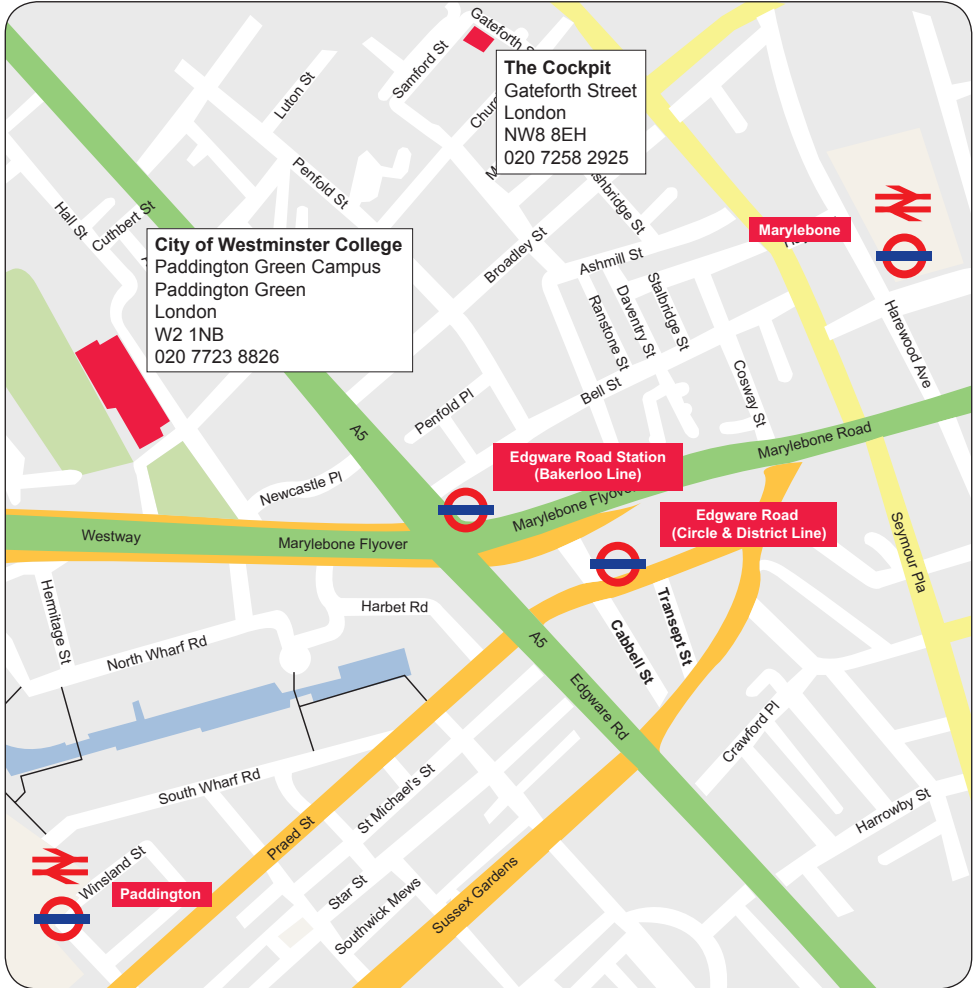

# Paddington Green Campus

-  Edgware Road, Marylebone or Paddington
-  6, 16, 18, 98, 332 or 414
-  Paddington or Marylebone

**CITY OF  
WESTMINSTER  
COLLEGE**

www.cwc.ac.uk  
020 7723 8826